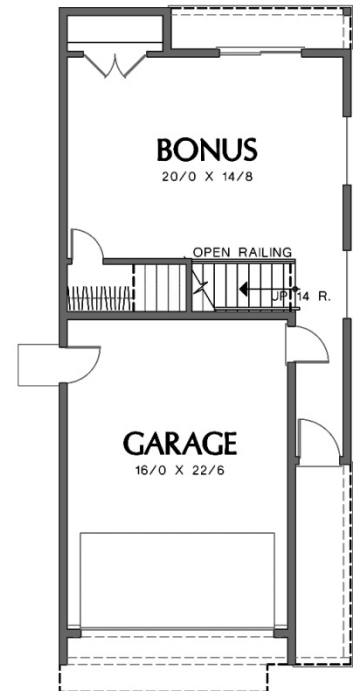

Lot 41
2526 Sqft
3 Bedrooms
2.5 Baths
2 Car garage

Avondale Commons
16138 NW Ashfield Dr
Beaverton, OR

Contact: Ralph Jubb 503-475-6017 or 503-620-8435 x111

www.olympichomes.net

"Pricing, features, amenities, and designs are subject to change without notice. Plans may be reversed and all dimensions are nominal, and therefore not guaranteed."