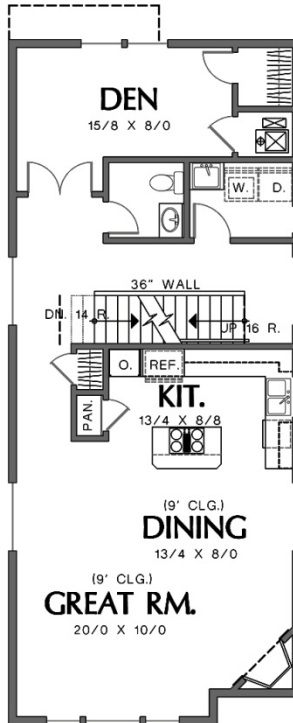

Lot 41
2526 Sqft
3 Bedrooms
2.5 Baths
2 Car garage

Avondale Commons
16138 NW Ashfield Dr
Beaverton, OR

Contact: Ralph Jubb 503-475-6017 or 503-620-8435 x111

www.olympichomes.net

"Pricing, features, amenities, and designs are subject to change without notice. Plans may be reversed and all dimensions are nominal, and therefore not guaranteed."