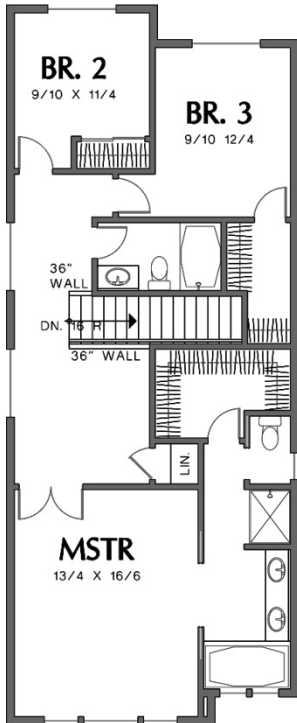

Lot 41
2526 Sqft
3 Bedrooms
2.5 Baths
2 Car garage

Avondale Commons
16138 NW Ashfield Dr
Beaverton, OR

Contact: Ralph Jubb 503-475-6017 or 503-620-8435 x111

www.olympichomes.net

"Pricing, features, amenities, and designs are subject to change without notice. Plans may be reversed and all dimensions are nominal, and therefore not guaranteed."