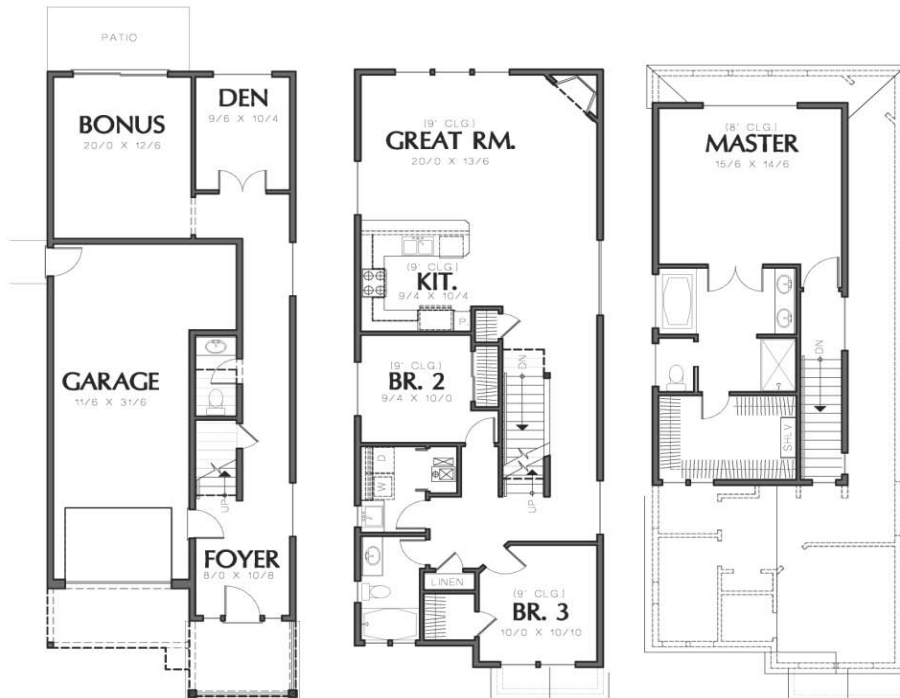

\$447,495

Lot 49 @ 2121 NW 163rd Tr Beaverton, OR

Scan to access
website

Contact: Ralph Jubb 503-475-6017 or 503-620-8435 x111

www.olympichomes.net

"Pricing, features, amenities, and designs are subject to change without notice. Plans may be reversed and all dimensions are nominal, and therefore not guaranteed."